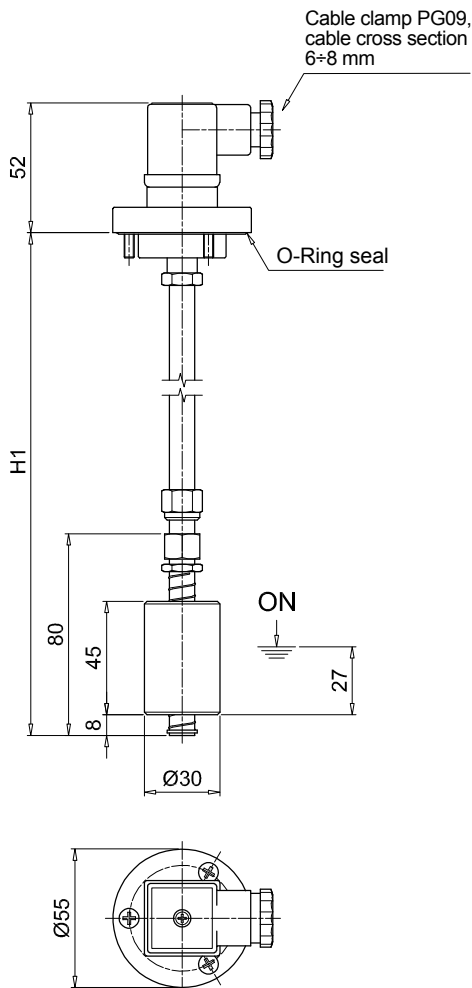

LEM	
Length	H1 [mm]
500	500
1000	1000

Without thermostat