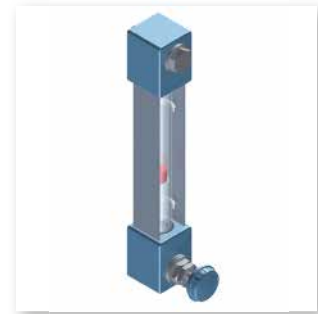

Technical data

Visual oil level indicators

LVU is a range of plastic fluid level indicators for monitoring of the fluid level into the tank. They are directly fitted on the tank side.

The fluid comes in through the lower connection screw and it is easily visible through the screen.

A background plate, a red float and the adjustable minimum level and maximum level indicators allow an easy check of the level.

Available features:

- G 3/8" male threaded connections
- Adjustable size on request, to meet every size of tank
- Drain valve, to drop the oil for the maintenance procedures
- Glass screen and "U" protection, to meet heavy duty applications

Common applications:

- Hydraulic systems
- Mobile machines
- Industrial equipment

Materials

- Head: Nylon
- Connection G 3/8": Nickel plated brass
- G 3/8" valve: Steel
- Seal: NBR
- Pipe seal: NBR, Acrylic
- Pipe: Pyrex
- Float: Nylon
- Protection: Aluminium
- Clamps min-max: Nylon

Operating temperature

From -25 °C to +70 °C

Weight	version U	version S
LVU 0500	0.780 kg	0.580 kg
LVU 1000	1.150 kg	0.790 kg
LVU 1500	1.550 kg	1.100 kg
LVU 2000	1.950 kg	1.400 kg

Quantity

10 pcs/pack

Designation & Ordering code

LVU

Series	Configuration example :					
LVU	LVU	0500	U	A	10	P01
Size						
0500	Distance between center = 500 mm					
1000	Distance between center = 1000 mm					
1500	Distance between center = 1500 mm					
2000	Distance between center = 2000 mm					
Different sizes on request						
Body	Size					
	500	1000	1500	2000		
S	Standard plexiglass body					
U	Plexiglass body, with "U" protection					
P	Pyrex body, with "U" protection					
Seals						
A	NBR					
V	FPM					
Connections						
10	Connection G 3/8"					
20	Connection G 3/8", with drain valve					
Execution						
P01	MP Filtri standard					
Pxx	Customized