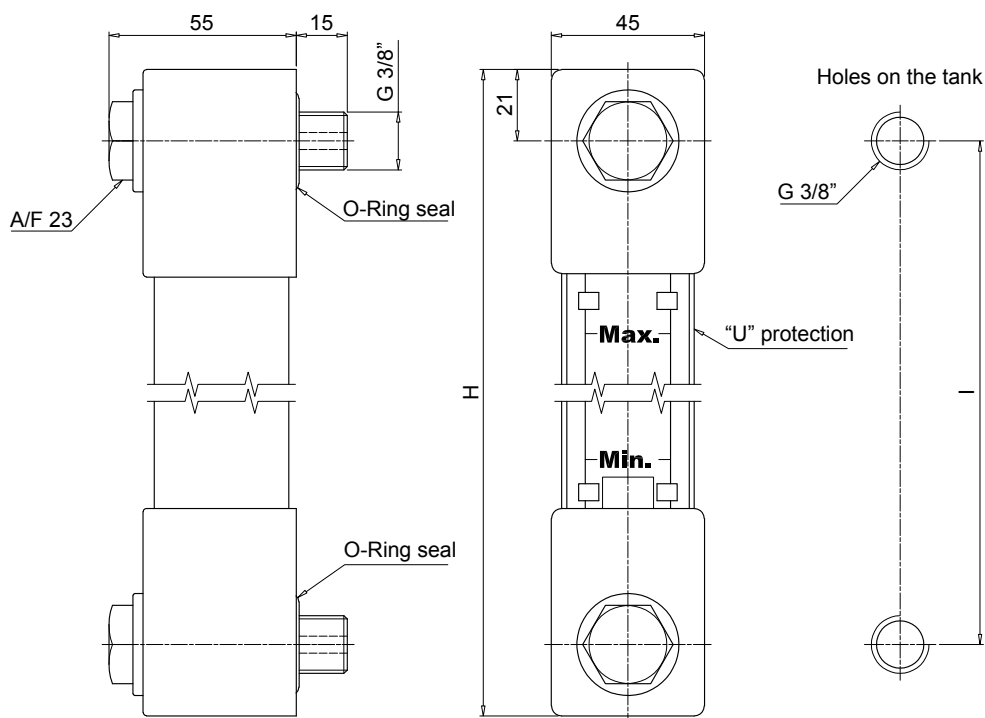

LVU		
Size	H [mm]	I [mm]
0500	542	500
1000	1042	1000
1500	1542	1500
2000	2042	2000

Connection 10