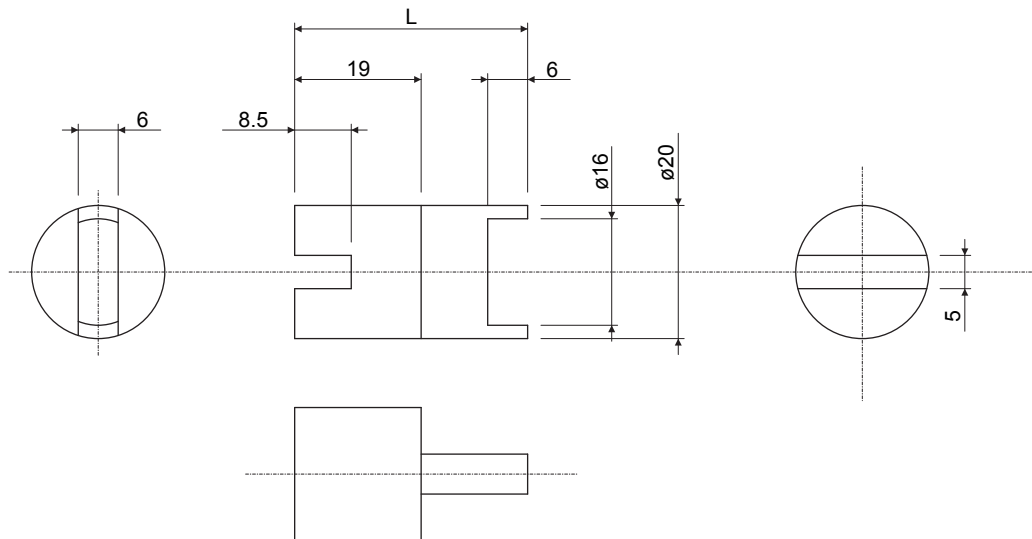

Taglia motore Motor size	Grandezza pompa Pump size	Disegno / Drawing	Codice / Part number
63	gr. 0		MCR-SG11-P0
71	gr. 0		MCR-SG14-P0
80	gr. 0		MCR-SG19-P0
71	gr. 1		MCR-SG14-P1
80	gr. 1		MCR-SG19-P1
90	gr. 1		MCR-SG24-P1
100-112	gr. 1		MCR-SG28-P1

Motori ISKRA in C.C. ø80
ISKRA DC Motors ø80

Motore Motor	Pompa Pump	L	Codice Part number
ø80 (0.15-0.5-0.8 KW) 12/24 V	gr. 0	35	MCR-SG0-CC08
ø80 (0.15-0.5-0.8 KW) 12/24 V	gr. 1	35	MCR-SG1-CC08

Motori ISKRA in C.C. ø114
ISKRA DC Motors ø114

Motore Motor	Pompa Pump	L	Codice Part number
ø114 (1.6-2.2 KW) 12/24 V	gr. 0	37	MCR-SG0-CC37
ø114 (1.6-2.2 KW) 12/24 V	gr. 1	35	MCR-SG1-CC35