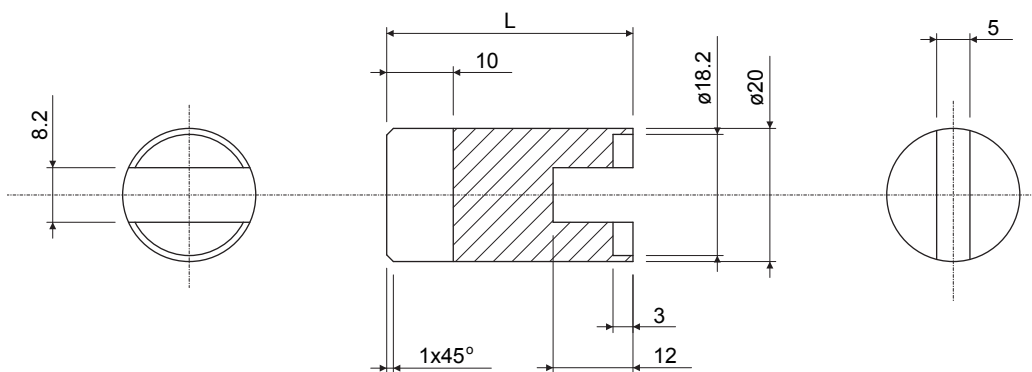

Taglia motore Motor size	Grandezza pompa Pump size	Disegno / Drawing	Codice / Part number
63	gr. 0		MCR-SG11-P0
71	gr. 0		MCR-SG14-P0
80	gr. 0		MCR-SG19-P0
71	gr. 1		MCR-SG14-P1
80	gr. 1		MCR-SG19-P1
90	gr. 1		MCR-SG24-P1
100-112	gr. 1		MCR-SG28-P1

Motori ISKRA in C.C. ø80
ISKRA DC Motors ø80

Motore Motor	Pompa Pump	L	Codice Part number
ø80 (0.15-0.5-0.8 KW) 12/24 V	gr. 0	35	MCR-SG0-CC08
ø80 (0.15-0.5-0.8 KW) 12/24 V	gr. 1	35	MCR-SG1-CC08

Motori ISKRA in C.C. ø114
ISKRA DC Motors ø114

Motore Motor	Pompa Pump	L	Codice Part number
ø114 (1.6-2.2 KW) 12/24 V	gr. 0	37	MCR-SG0-CC37
ø114 (1.6-2.2 KW) 12/24 V	gr. 1	35	MCR-SG1-CC35