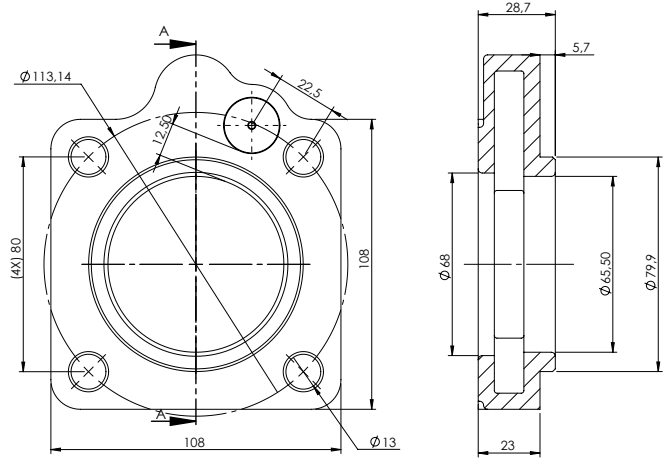

RETARDER AS TRONIC PLATE

Kod
Code

PLRTAST