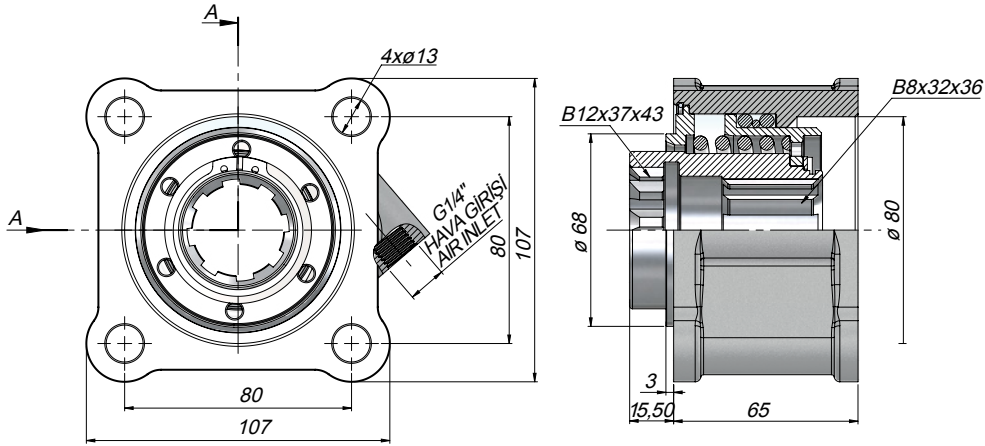

TEKNİK VERİLER | TECHNICAL DATA

Şanzıman No / Gearbox No

6AS-850/6.72, 6S-800 TO/6.58-0.78, 6S-850/6.72-0.79, 6S-850/6.72-8.51, S5-35/5.64, S5-35/7.65, S5-45/7.65-6.32-7.43, S6-36/6.06, S6-36/8.97 + GV36/7.43, S6-36/8.97-1.0

POWER TAKE
OFFS

Kod Code	Havalı Çalışma Basıncı Pneumatical Working Pressure	Kontrol Sistemi Control System	Çıkış Tork Outlet Torque		Güç Power		Çıkış Hızı Output Speed
	(Bar)		(Kgm)	(Nm)	(Kw)	1000 dev/dak	(dev/dak)
PT1AXS12S	7-12	Havalı Pneumatic	57	230	35 Hp	25.7 Kw	500
PT1ACS12S							