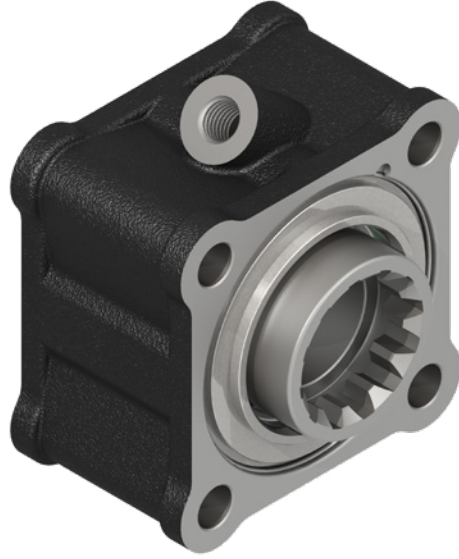

TEKNİK VERİLER | TECHNICAL DATA

Şanzıman No / Gearbox No

6AS-850/6.72, 6S-800 TO/6.58-0.78, 6S-850/6.72-0.79, 6S-850/6.72-8.51, S5-35/5.64, S5-35/7.65, S5-45/7.65-6.32-7.43, S6-36/6.06, S6-36/8.97 + GV36/7.43, S6-36/8.97-1.0

POWER TAKE
OFFS

Kod Code	Havalı Çalışma Basıncı Pneumatical Working Pressure	Kontrol Sistemi Control System	Çıkış Tork Outlet Torque		Güç Power		Çıkış Hızı Output Speed
	(Bar)		(Kgm)	(Nm)	(Kw)	1000 dev/dak	(dev/dak)
PT1AXS12S	7-12	Havalı Pneumatic	57	230	35 Hp	25.7 Kw	500
PT1ACS12S							