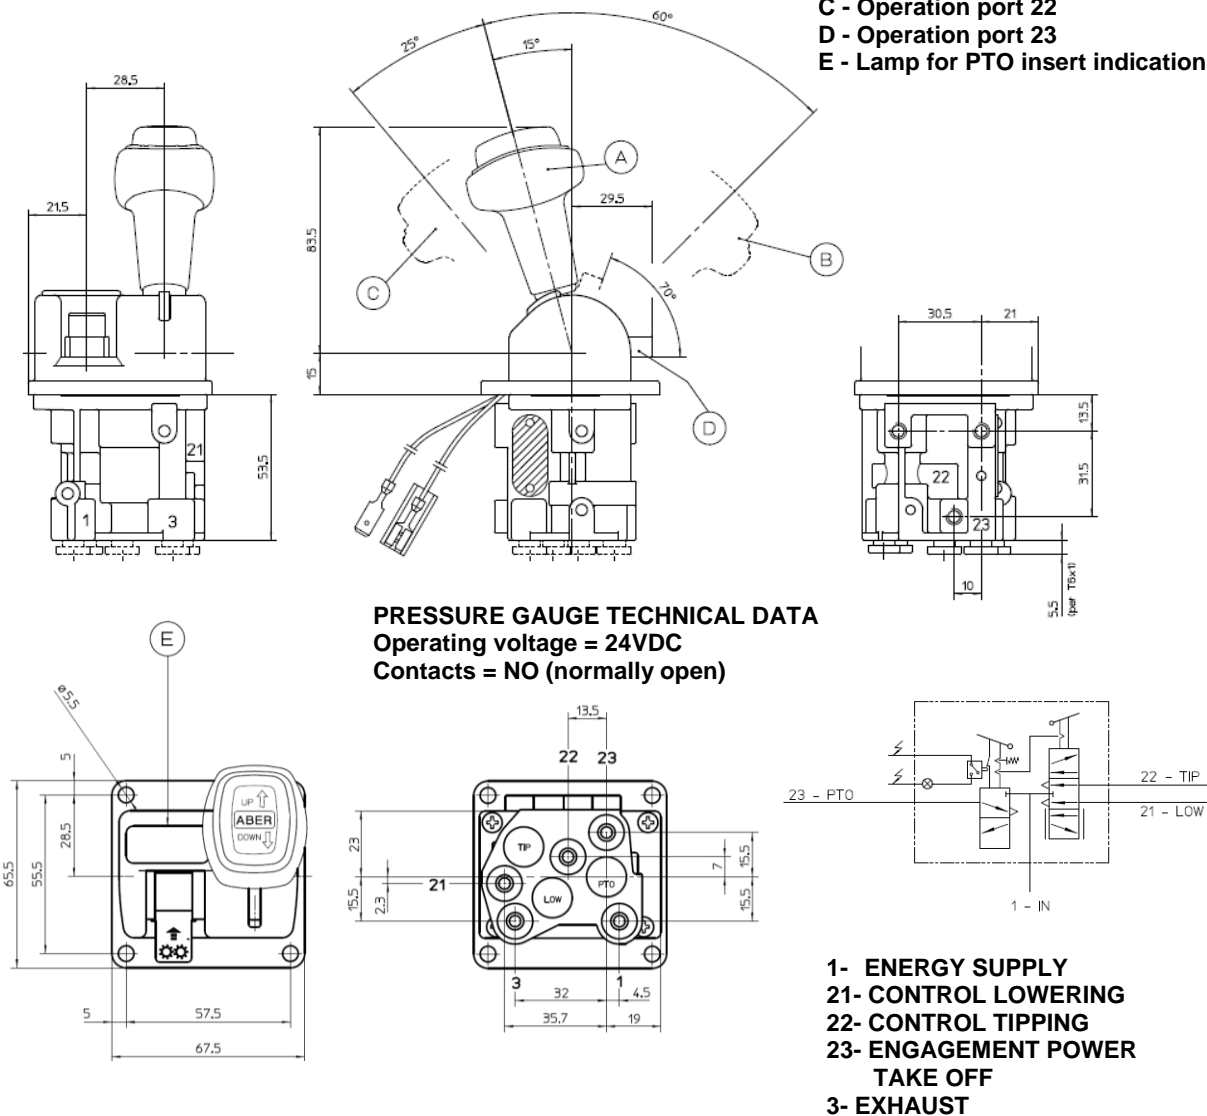

3 Way Distributor Valve

Ref. ABCD73
ABCD83
ABCD93

With Warning Light + Pressure Gauge

Main Dimensions

ABCD73 – Fix up and down
ABCD83 – with automatic return up and down
ABCD93 – with automatic return up and fix down

(Dimensions in mm)

Main Data

Working medium		Air
Operating pressure (Bar)		up to 12
Working temperature	Distributor valve	- 40 °C / + 80 °C
	Automatic fittings	- 20 °C / + 80 °C
Nominal diameter (mm)		4
Weight (Kg)		0,4