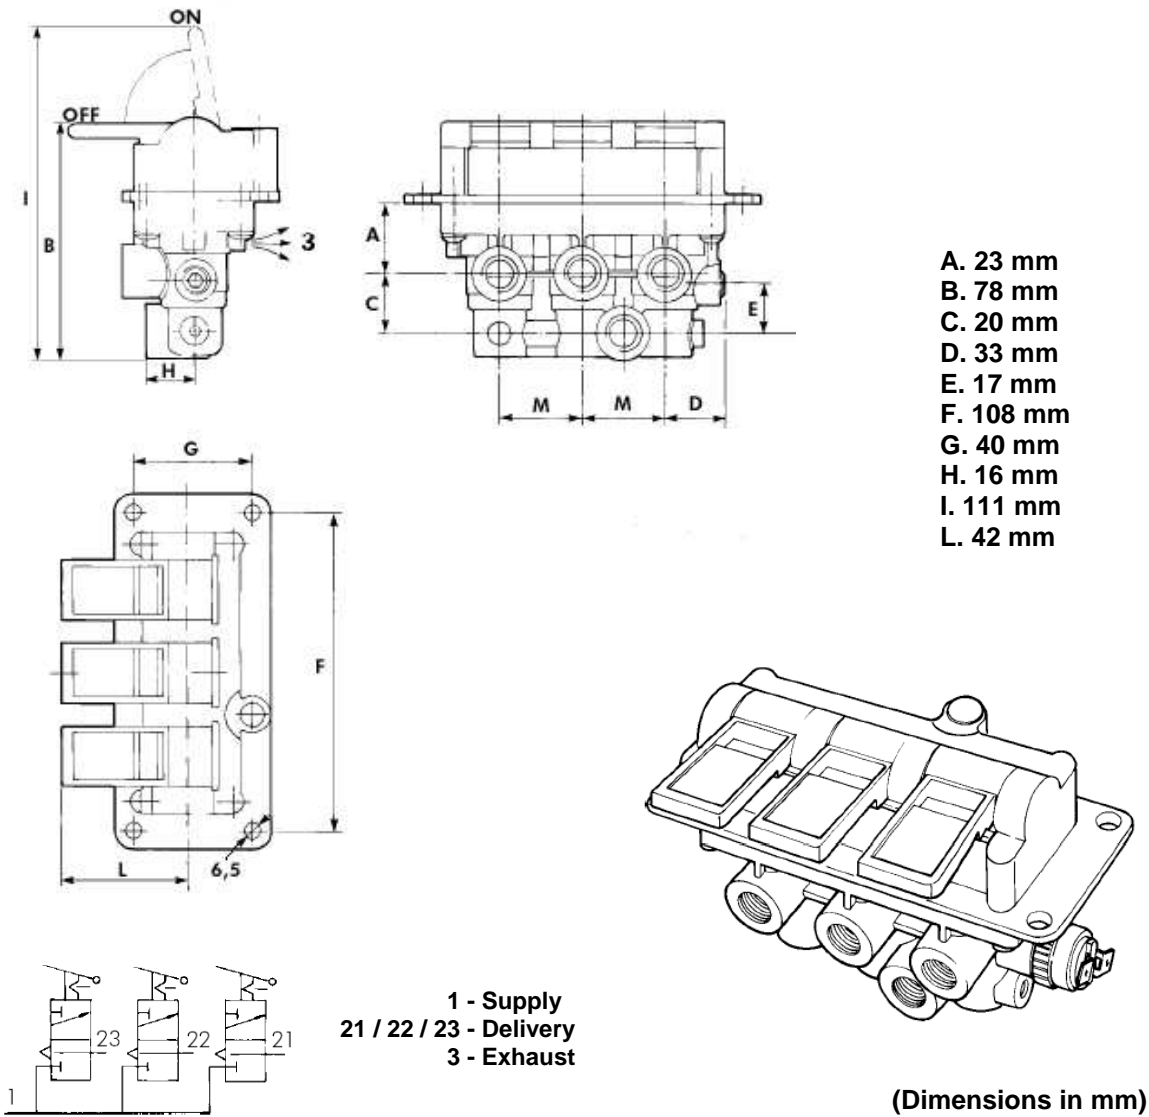

Triple one-way Valve

Ref. AOHCA3

With Warning Light + Pressure Gauge

Main Dimensions

Main Data	
Working medium	Air
Operating pressure (Bar)	up to 12
Working temperature	- 40°C / + 80 °C
Nominal diameter (mm)	3
Thread Ports	G1/8"
Weight (Kg)	0,310