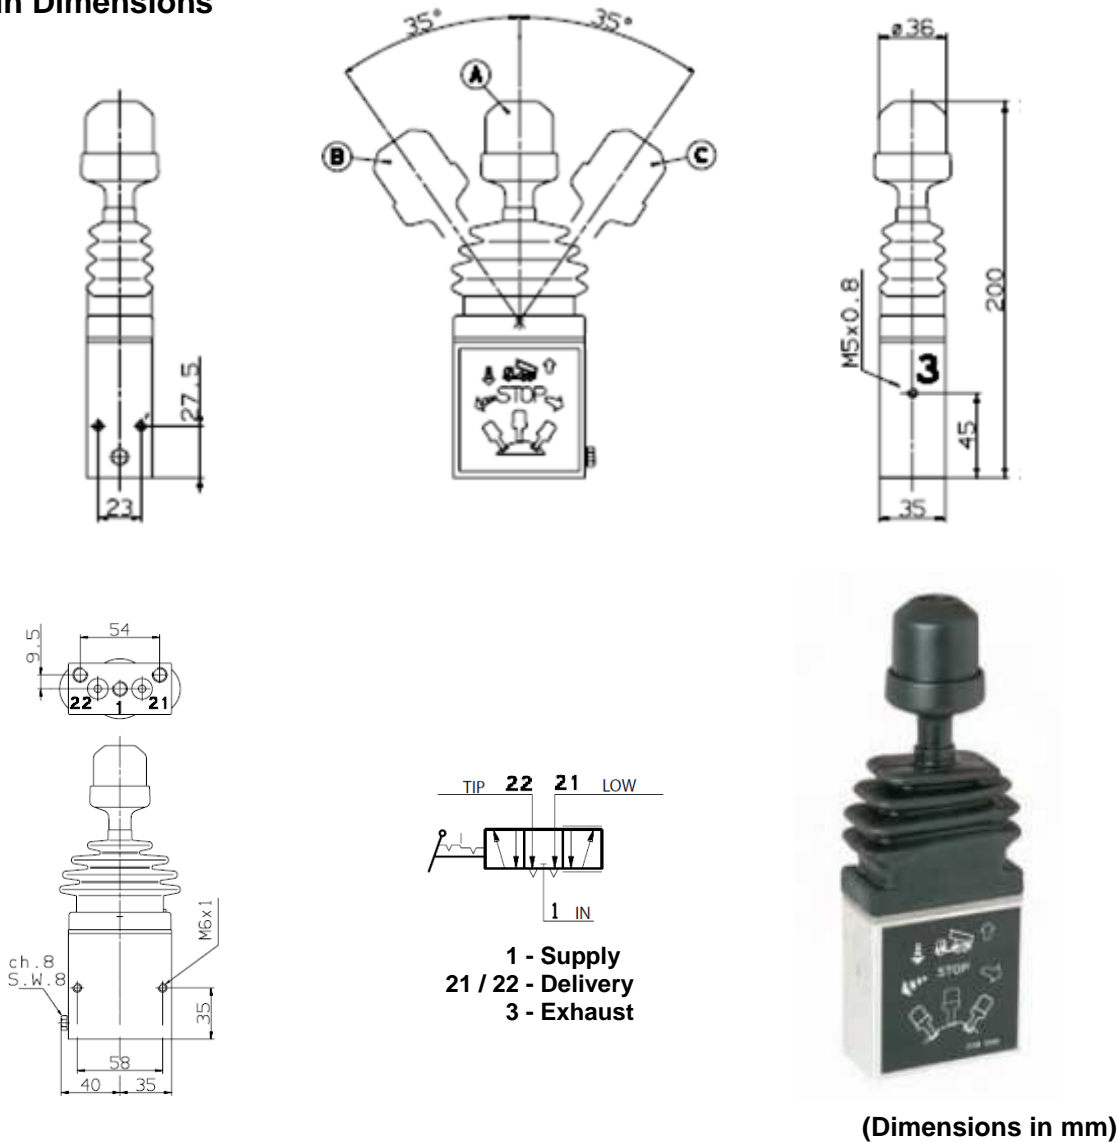

2 WAY DISTRIBUTOR VALVES

Ref. DCM01

with lever stop on Tip and Low position

Main Dimensions

Main Data

Working medium	Air
Operating pressure (Bar)	Mín. 5 ; Máx. 10
Working temperature	- 30°C / + 80 °C
Thread ports	G1/8"