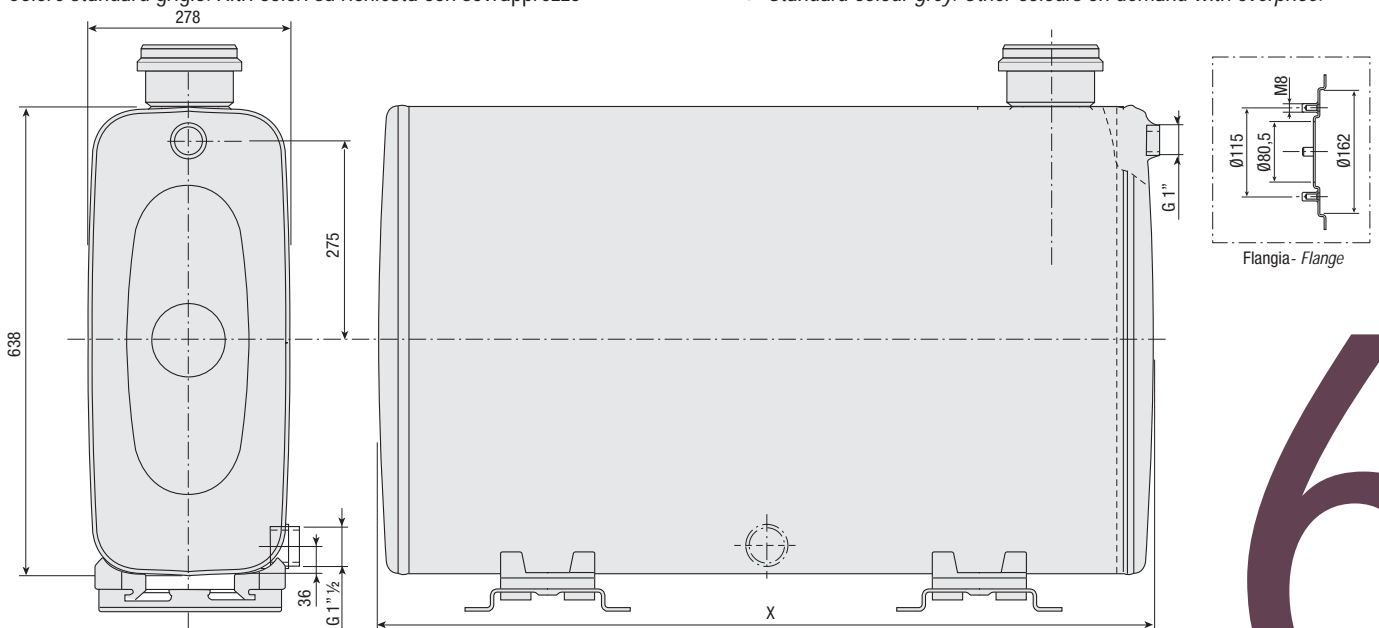

CARATTERISTICHE E DATI TECNICI / SPECIFICATIONS AND TECHNICAL DATA

TIPO TYPE	CODICE CODE	CAPACITÀ CAPACITY (litri - litres)	DIMENSIONI / DIMENSIONS
			X
ST PF 100	STRA100KG00	100 lt	640
ST PF 135	STRA135KG00	135 lt	840
ST PF 160	STRA160KG00	160 lt	1084
ST PF 200	STRA200KG00	200 lt	1300

> Colore standard grigio. Altri colori su richiesta con sovrapprezzo

> Standard colour grey. Other colours on demand with overprice.